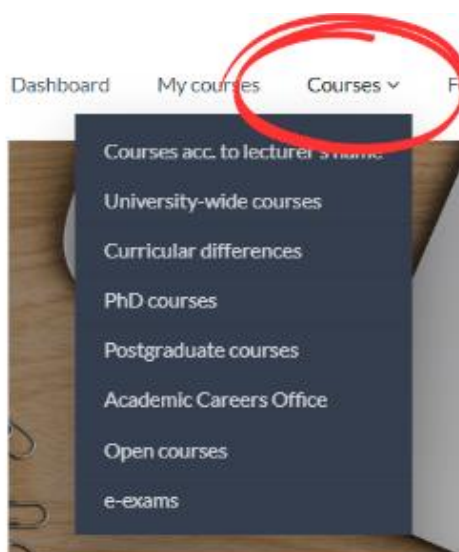

What courses will you find on the OnlineWSB platform?

Classes (subject-related, lectures, e-learning language courses, elective subjects, e-examination and open courses) carried out on the OnlineWSB platform can be found in the **Courses** tab. Courses are organised in categories.

When there are subjects in the form of e-learning in your schedule – on the OnlineWSB platform you will find the **subject e-courses** in the **My Courses** tab. You are automatically enrolled into them. **If you do not see the course in the “My Courses” tab – ask a teacher about it. Ask for a course title or a link to it and a password for self-enrollment.**

How to find a course which you are not enrolled in on the platform?

To search for an **e-course**, use:

1. The “Courses” tab in the top navigation bar of the OnlineWSB website

or

2. Site search above the navigation bar