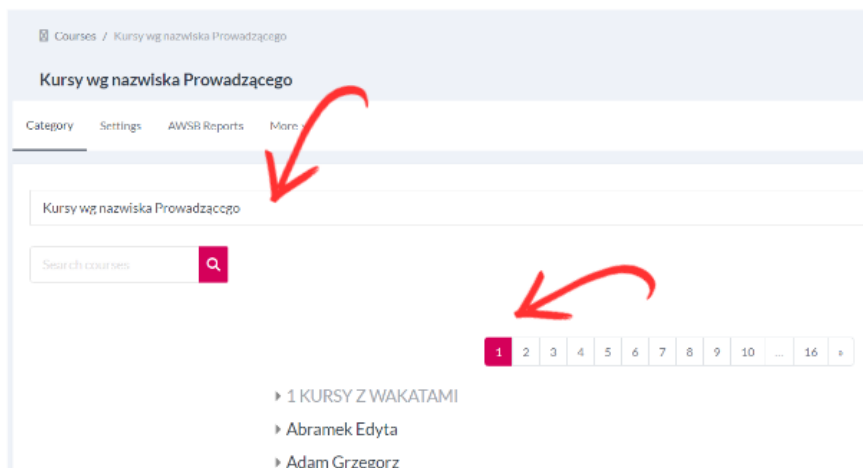

When there are subjects in the form of e-learning in your schedule – on the OnlineWSB platform you will find the **subject e-courses** in the **My Courses** tab. You are automatically enrolled into them. **If you do not see the course in the “My Courses” tab – ask a teacher about it. Ask for a course title or a link to it and a password for self-enrollment.**

How to find a course which you are not enrolled in on the platform?

To search for an **e-course**, use:

1. The “Courses” tab in the top navigation bar of the OnlineWSB website

or

2. Site search above the navigation bar

To search for a course using the name of the course or the teacher's name:

a) After selecting the **“Courses”** tab, select the option **“Courses by Teacher's Name”**, and then click on it.

B) Then search for a teacher from the alphabetical list of teachers' names and click.