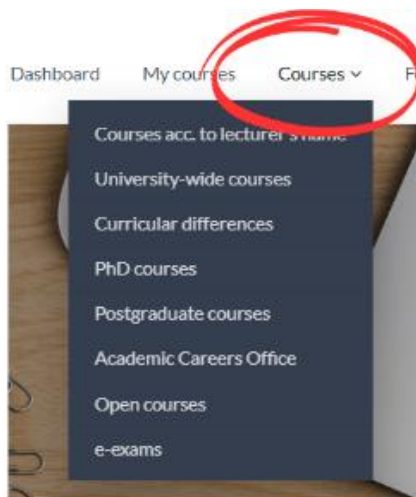

What courses will you find on the OnlineWSB platform?

Classes (subject-related, lectures, e-learning language courses, elective subjects, e-examination and open courses) carried out on the OnlineWSB platform can be found in the **Courses** tab. Courses are organised in categories.

When there are subjects in the form of e-learning in your schedule – on the OnlineWSB platform you will find the **subject e-courses** in the **My Courses** tab. You are automatically enrolled into them. **If you do not see the course in the “My Courses” tab – ask a teacher about it. Ask for a course title or a link to it and a password for self-enrollment.**

How to find a course which you are not enrolled in on the platform?

To search for an **e-course**, use:

1. The “Courses” tab in the top navigation bar of the OnlineWSB website

or

2. Site search above the navigation bar