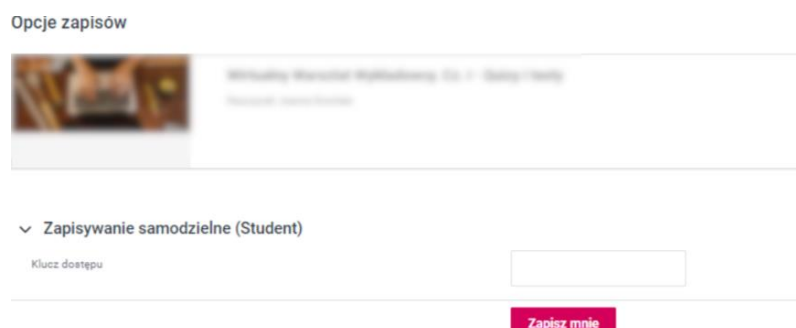

How to find a course which you are not enrolled in on the platform?

To search for an **e-course**, use:

1. The “Courses” tab in the top navigation bar of the OnlineWSB website

or

2. Site search above the navigation bar

To search for a course using the name of the course or the teacher's name:

a) After selecting the **“Courses”** tab, select the option **“Courses by Teacher's Name”**, and then click on it.

B) Then search for a teacher from the alphabetical list of teachers' names and click.

C) You will see the list of teachers' courses. Select the subject course you want to enrol into.

D) To enter a course that has a password, enter the password and click on **“Enrol me”**. Ask the teacher for a password.